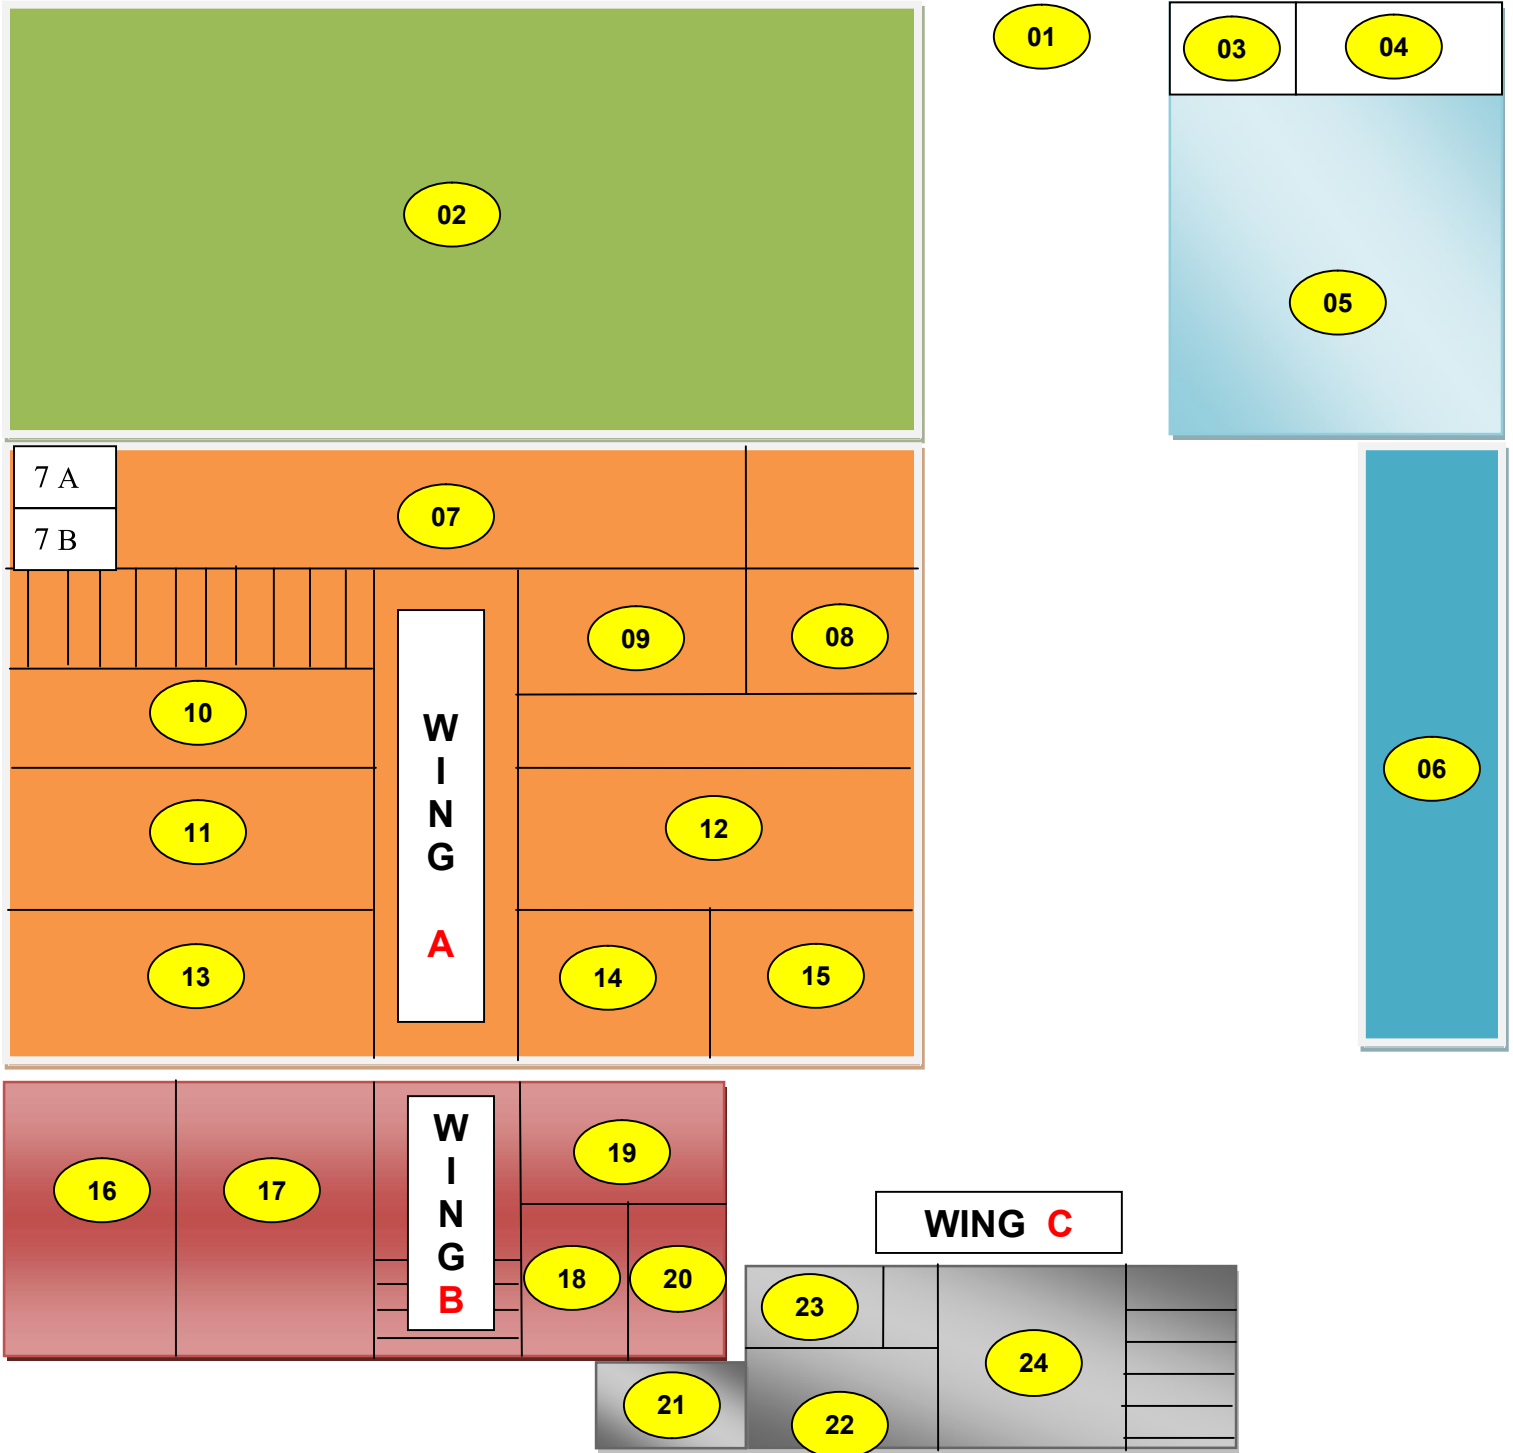

BUILDING LAYOUT
GROUND FLOOR

01 : Entrance 02 : Basket Ball Ground 03 : Gymkhana 04 : Boys Toilet 05 : Parking 06 : Boys Seating 07 : Office 7 A : Ladies Toilet 7 B : Gents Toilet 08 : Principals Cabin 09 : Smart Class Room 10 : Girls Toilet 11 : Teaching Hall 12 : Teaching Hall 13 : Teaching Hall 14 : Teaching Hall 15 : Staff Room 16 : Teaching Hall 17 : Arts Faculty Cabins 18 : Political Sci. 19 : IQAC 20 : Examination Office 21 : Feeding Room & Wash Room 22 : Ladies Staff Room 23 : Cultural Dept. 24 : ABSS Office

BUILDING LAYOUT
FIRST FLOOR

- 25. Rest Room
- 26. Sawarkar Auditorium
- 27. Physics Laboratory
- 28. Dark Room
- 29. Class Room
- 30. UG Chemistry Lab.
- 31. UG Chemistry Lab.
- 32. PG Chemistry Lab.
- 33. Chemistry Research Lab.
- 34. Chemistry Instrumentation Room
- 35. Chemistry Staff Room
- 36. PG Class Room
- 37. Botany Staff Room
- 38. Microbiology Staff Room
- 39. PG Class Room
- 40. Botany Lab
- 41. Instrumentation Room
- 42. U. G. Microbiology Lab.
- 43. P. G. Microbiology Lab.
- 44. Microbiology Research Lab.
- 45. ICT Class Room

BUILDING LAYOUT
SECOND FLOOR

- 46. Ladies Wash Room
- 47. Librarians Cabin
- 48. Library
- 49. Physics Research Lab.
- 50. Commerce Staff Room
- 51. Gymnasium
- 52. Gents Urinal
- 53. Mathematics Department
- 54. Commerce Computer Lab.
- 55. Computer Laboratory
- 56. Computer Laboratory
- 57. Class Room
- 58. Electronics Laboratory

BUILDING LAYOUT
THIRD FLOOR

- 68. Boys Wash Room
- 69. Research Reading Room
- 70. Reading Room Girls
- 71. Reading Room Boys.
- 72. Library Stock Room
- 73. MCVV Department
- 74. Ladies Wash Room
- 75. Class Room
- 76. Crop Science Laboratory
- 77. Lecture Hall.
- 78. Lecture Hall
- 79. Lecture Hall
- 80. Lecture Hall
- 81. Lecture Hall
- 82. Lecture Hall
- 83. Lecture Hall
- 84. Lecture Hall
- 85. Lecture Hall
- 86. Lecture Hall
- 87. Lecture Hall
- 88. Lecture Hall