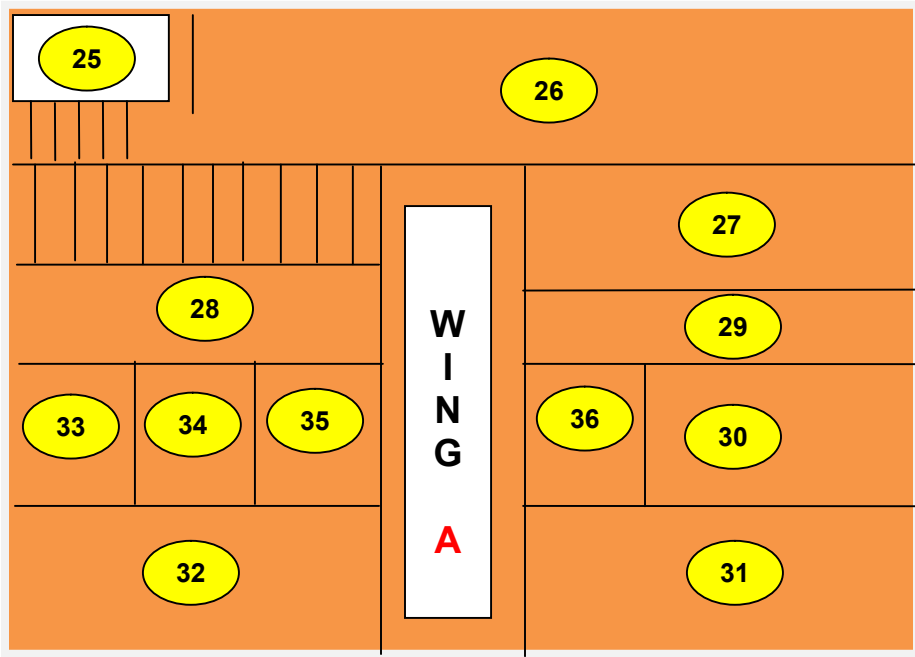

BUILDING LAYOUT
GROUND FLOOR

01 : Entrance 02 : Basket Ball Ground 03 : Gymkhana 04 : Boys Toilet 05 : Parking 06 : Boys Seating 07 : Office 7 A : Ladies Toilet 7 B : Gents Toilet 08 : Principals Cabin 09 : Smart Class Room 10 : Girls Toilet 11 : Teaching Hall 12 : Teaching Hall 13 : Teaching Hall 14 : Teaching Hall 15 : Staff Room 16 : Teaching Hall 17 : Arts Faculty Cabins 18 : Political Sci. 19 : IQAC 20 : Examination Office 21 : Feeding Room & Wash Room 22 : Ladies Staff Room 23 : Cultural Dept. 24 : ABSS Office

BUILDING LAYOUT
FIRST FLOOR

- 25. Rest Room
- 26. Sawarkar Auditorium
- 27. Physics Laboratory
- 28. Dark Room
- 29. Class Room
- 30. UG Chemistry Lab.
- 31. UG Chemistry Lab.
- 32. PG Chemistry Lab.
- 33. Chemistry Research Lab.
- 34. Chemistry Instrumentation Room
- 35. Chemistry Staff Room
- 36. PG Class Room
- 37. Botany Staff Room
- 38. Microbiology Staff Room
- 39. PG Class Room
- 40. Botany Lab
- 41. Instrumentation Room
- 42. U. G. Microbiology Lab.
- 43. P. G. Microbiology Lab.
- 44. Microbiology Research Lab.
- 45. ICT Class Room

BUILDING LAYOUT
SECOND FLOOR

- 46. Ladies Wash Room
- 47. Librarians Cabin
- 48. Library
- 49. Physics Research Lab.
- 50. Commerce Staff Room
- 51. Gymnasium
- 52. Gents Urinal
- 53. Mathematics Department
- 54. Commerce Computer Lab.
- 55. Computer Laboratory
- 56. Computer Laboratory
- 57. Class Room
- 58. Electronics Laboratory

BUILDING LAYOUT
THIRD FLOOR

- 68. Boys Wash Room
- 69. Research Reading Room
- 70. Reading Room Girls
- 71. Reading Room Boys.
- 72. Library Stock Room
- 73. MCVV Department
- 74. Ladies Wash Room
- 75. Class Room
- 76. Crop Science Laboratory
- 77. Lecture Hall.
- 78. Lecture Hall
- 79. Lecture Hall
- 80. Lecture Hall
- 81. Lecture Hall
- 82. Lecture Hall
- 83. Lecture Hall
- 84. Lecture Hall
- 85. Lecture Hall
- 86. Lecture Hall
- 87. Lecture Hall
- 88. Lecture Hall