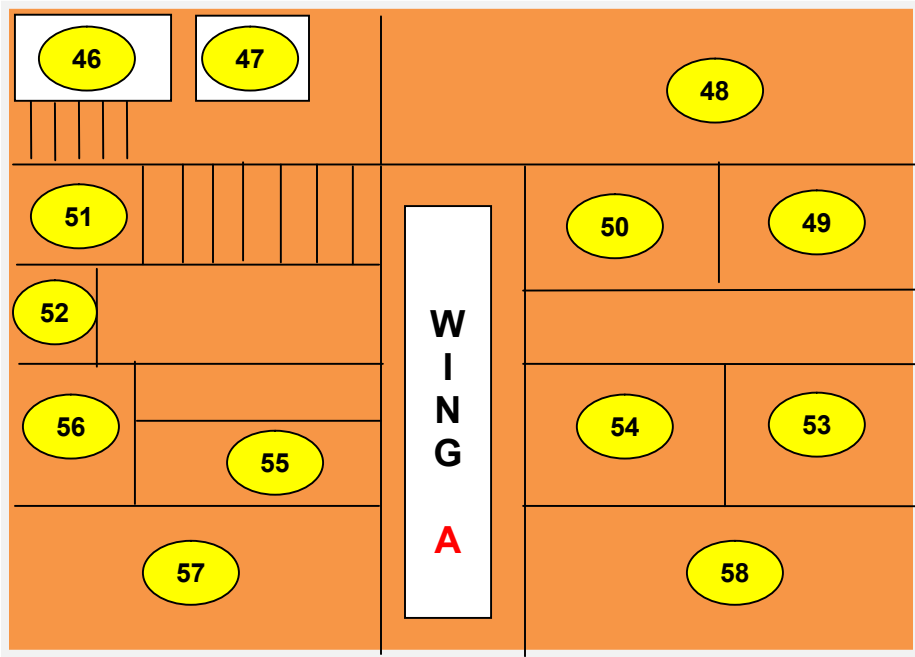

BUILDING LAYOUT
GROUND FLOOR

01 : Entrance 02 : Basket Ball Ground 03 : Gymkhana 04 : Boys Toilet 05 : Parking 06 : Boys Seating 07 : Office 7 A : Ladies Toilet 7 B : Gents Toilet 08 : Principals Cabin 09 : Smart Class Room 10 : Girls Toilet 11 : Teaching Hall 12 : Teaching Hall 13 : Teaching Hall 14 : Teaching Hall 15 : Staff Room 16 : Teaching Hall 17 : Arts Faculty Cabins 18 : Political Sci. 19 : IQAC 20 : Examination Office 21 : Feeding Room & Wash Room 22 : Ladies Staff Room 23 : Cultural Dept. 24 : ABSS Office

BUILDING LAYOUT
FIRST FLOOR

- 25. Rest Room
- 26. Sawarkar Auditorium
- 27. Physics Laboratory
- 28. Dark Room
- 29. Class Room
- 30. UG Chemistry Lab.
- 31. UG Chemistry Lab.
- 32. PG Chemistry Lab.
- 33. Chemistry Research Lab.
- 34. Chemistry Instrumentation Room
- 35. Chemistry Staff Room
- 36. PG Class Room
- 37. Botany Staff Room
- 38. Microbiology Staff Room
- 39. PG Class Room
- 40. Botany Lab
- 41. Instrumentation Room
- 42. U. G. Microbiology Lab.
- 43. P. G. Microbiology Lab.
- 44. Microbiology Research Lab.
- 45. ICT Class Room

BUILDING LAYOUT
SECOND FLOOR

- 46. Ladies Wash Room
- 47. Librarians Cabin
- 48. Library
- 49. Physics Research Lab.
- 50. Commerce Staff Room
- 51. Gymnasium
- 52. Gents Urinal
- 53. Mathematics Department
- 54. Commerce Computer Lab.
- 55. Computer Laboratory
- 56. Computer Laboratory
- 57. Class Room
- 58. Electronics Laboratory

BUILDING LAYOUT
THIRD FLOOR

- 68. Boys Wash Room
- 69. Research Reading Room
- 70. Reading Room Girls
- 71. Reading Room Boys.
- 72. Library Stock Room
- 73. MCVV Department
- 74. Ladies Wash Room
- 75. Class Room
- 76. Crop Science Laboratory
- 77. Lecture Hall.
- 78. Lecture Hall
- 79. Lecture Hall
- 80. Lecture Hall
- 81. Lecture Hall
- 82. Lecture Hall
- 83. Lecture Hall
- 84. Lecture Hall
- 85. Lecture Hall
- 86. Lecture Hall
- 87. Lecture Hall
- 88. Lecture Hall