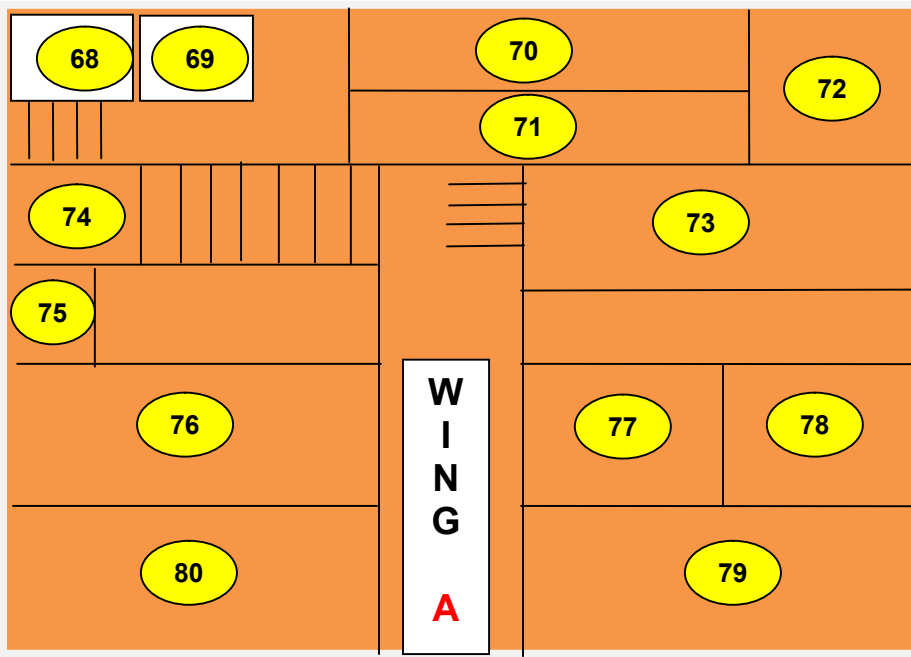

BUILDING LAYOUT
GROUND FLOOR

01 : Entrance 02 : Basket Ball Ground 03 : Gymkhana 04 : Boys Toilet 05 : Parking 06 : Boys Seating 07 : Office 7 A : Ladies Toilet 7 B : Gents Toilet 08 : Principals Cabin 09 : Smart Class Room 10 : Girls Toilet 11 : Teaching Hall 12 : Teaching Hall 13 : Teaching Hall 14 : Teaching Hall 15 : Staff Room 16 : Teaching Hall 17 : Arts Faculty Cabins 18 : Political Sci. 19 : IQAC 20 : Examination Office 21 : Feeding Room & Wash Room 22 : Ladies Staff Room 23 : Cultural Dept. 24 : ABSS Office

BUILDING LAYOUT
FIRST FLOOR

- 25. Rest Room
- 26. Sawarkar Auditorium
- 27. Physics Laboratory
- 28. Dark Room
- 29. Class Room
- 30. UG Chemistry Lab.
- 31. UG Chemistry Lab.
- 32. PG Chemistry Lab.
- 33. Chemistry Research Lab.
- 34. Chemistry Instrumentation Room
- 35. Chemistry Staff Room
- 36. PG Class Room
- 37. Botany Staff Room
- 38. Microbiology Staff Room
- 39. PG Class Room
- 40. Botany Lab
- 41. Instrumentation Room
- 42. U. G. Microbiology Lab.
- 43. P. G. Microbiology Lab.
- 44. Microbiology Research Lab.
- 45. ICT Class Room

BUILDING LAYOUT
SECOND FLOOR

- 46. Ladies Wash Room
- 47. Librarians Cabin
- 48. Library
- 49. Physics Research Lab.
- 50. Commerce Staff Room
- 51. Gymnasium
- 52. Gents Urinal
- 53. Mathematics Department
- 54. Commerce Computer Lab.
- 55. Computer Laboratory
- 56. Computer Laboratory
- 57. Class Room
- 58. Electronics Laboratory

BUILDING LAYOUT
THIRD FLOOR

- 68. Boys Wash Room
- 69. Research Reading Room
- 70. Reading Room Girls
- 71. Reading Room Boys.
- 72. Library Stock Room
- 73. MCVV Department
- 74. Ladies Wash Room
- 75. Class Room
- 76. Crop Science Laboratory
- 77. Lecture Hall.
- 78. Lecture Hall
- 79. Lecture Hall
- 80. Lecture Hall
- 81. Lecture Hall
- 82. Lecture Hall
- 83. Lecture Hall
- 84. Lecture Hall
- 85. Lecture Hall
- 86. Lecture Hall
- 87. Lecture Hall
- 88. Lecture Hall